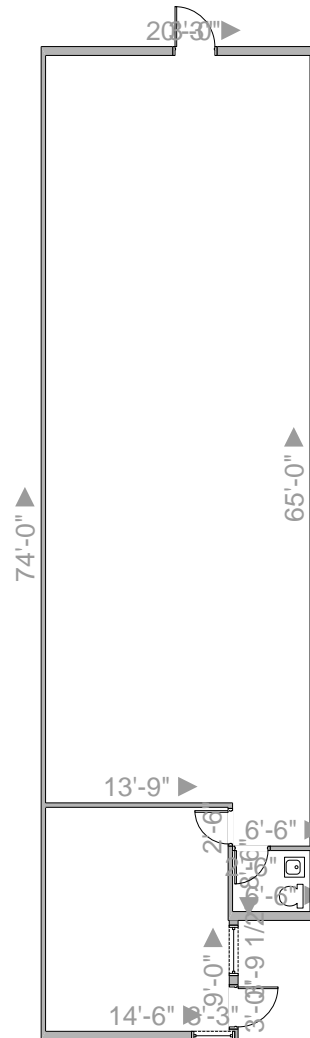

Floor Plan

2931 Grace Lane, Unit J, Costa Mesa, CA 92627

1,440 Sq. Ft.

For further information, please contact:

David Kling
BRE# 01965659
david@tricoREALTY.com
714-751-4420

Visit us at
www.tricoREALTY.com

Not to Scale